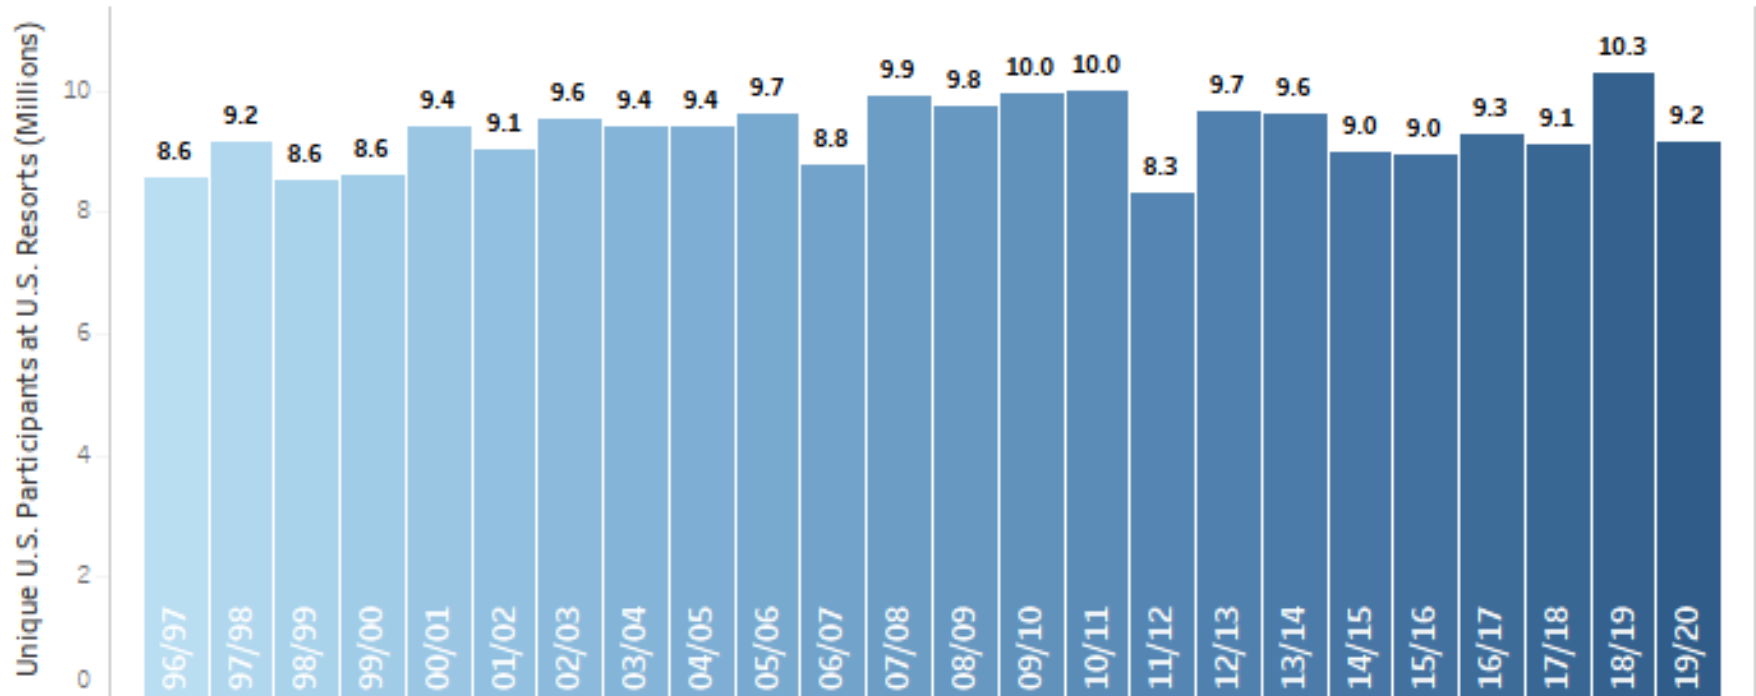

## Estimated Snowsports Participants: U.S. Visitors to U.S. Resorts, 1996/97 – 2019/20

- *The 2019/20 ski season ended prematurely due to the COVID-19 pandemic.*

## Active U.S. Skiers/Snowboarders as a Percent of Total U.S. Population, 1996/97 – 2019/20

- *The 2019/20 ski season ended prematurely due to the COVID-19 pandemic.*