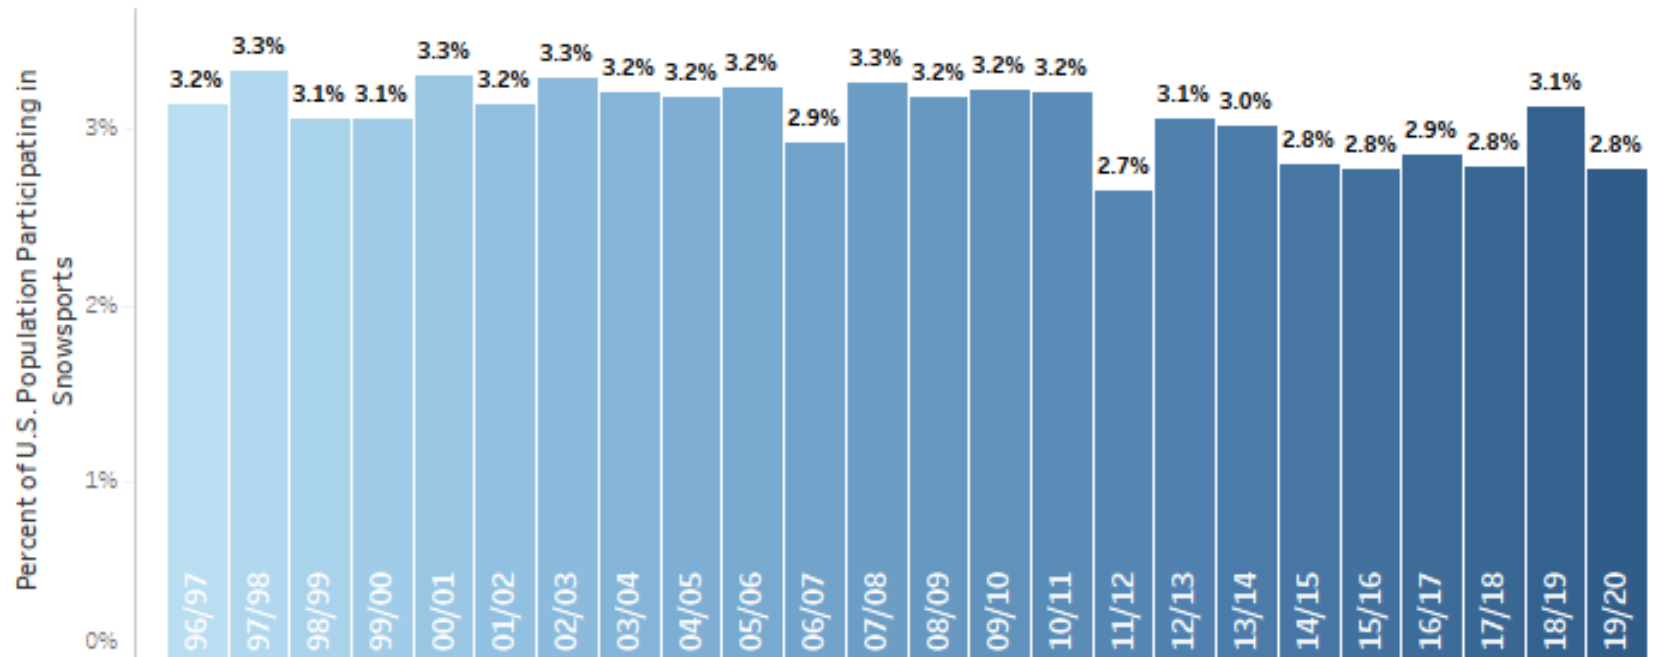

## Estimated Snowsports Participants: U.S. Visitors to U.S. Resorts, 1996/97 – 2019/20

- *The 2019/20 ski season ended prematurely due to the COVID-19 pandemic.*

## Active U.S. Skiers/Snowboarders as a Percent of Total U.S. Population, 1996/97 – 2019/20

- *The 2019/20 ski season ended prematurely due to the COVID-19 pandemic.*